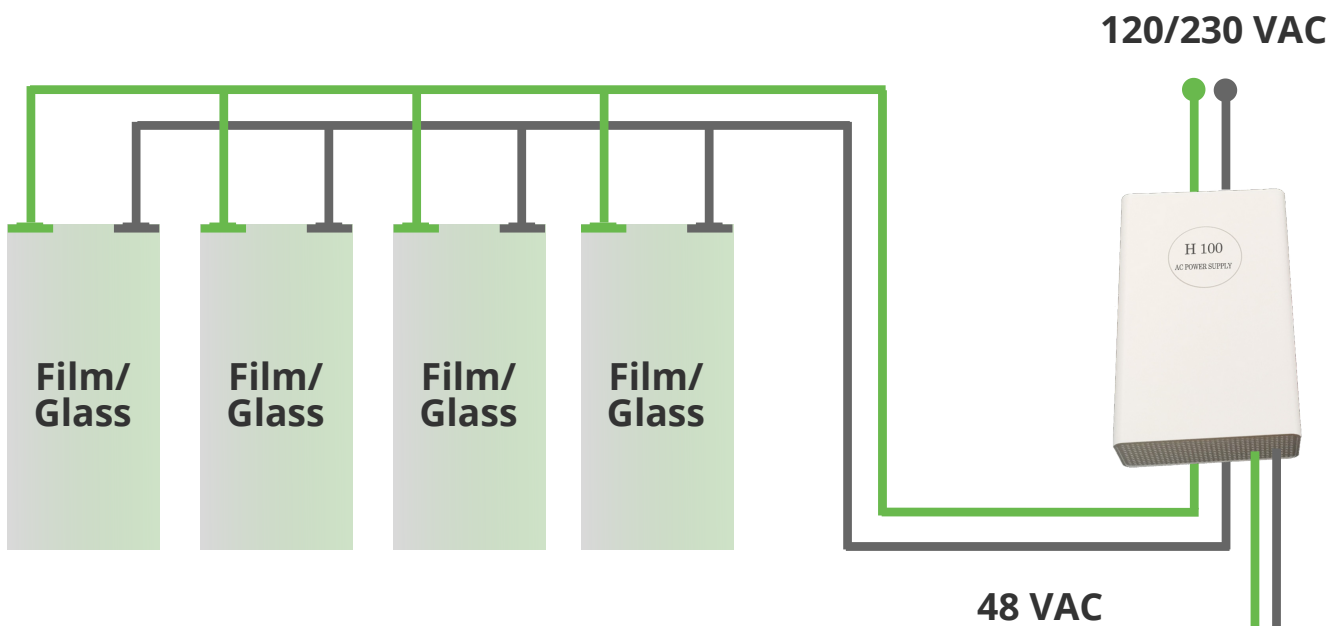

## Electrical Scheme

### Smart Glass and Smart Film

*Wiring can be done via Connecting Box*

**Remote Control**

**Wall Switch Wires**